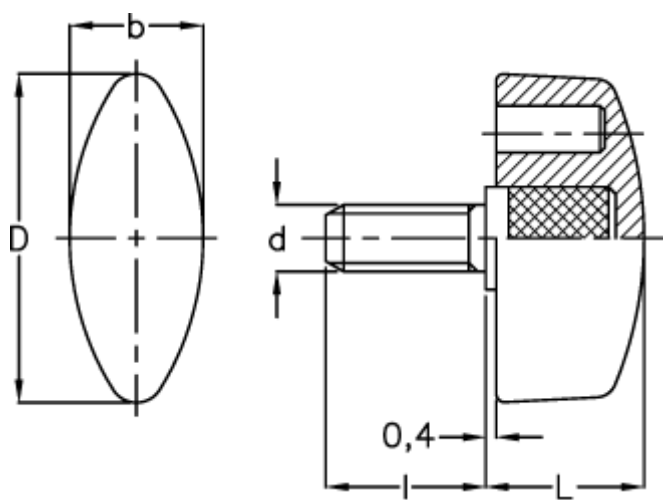

Data Sheet

Article number: 2302008362
Description: E+G Wing knob
CT.476/30 p-M6x16

Measures

b = 13.0
d = 32
d 6g = M6
l = 16
L = 15